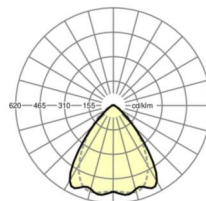

LIGHTING TECHNOLOGY

Placement	LED, Colour rendering/Light colour CRI ≥ 80 / 4000K
Colour tolerance (MacAdam)	3SDCM
Nominal luminous flux	11380lm
Nominal luminous flux-emergency lighting mode	939lm
LED service life	70000h L80/B10 (Tq 30°C), 100000h L80/B50 (Tq 25°C)
Luminaire luminous efficiency	180lm/W
Beam angle	80° (C0) / 75° (C90)
UGR lat./long.	21.6 / 22.3

MECHANICS

Housing colour	traffic white RAL 9016
Dimensions (LxWxH/DxH)	1531mm x 55mm x 37mm
Weight (net)	1.95kg
Type of installation	Mounting rail system installation, Light structure

DEEP-LINK

<https://www.regiolux.de/en/article/19531007370>

Reference	LED 11000lm 840
ηLB	100 %
Φ ↓/↑	98 % / 2 %
UGR lat./long.	21.6 / 22.3

Dimensions

L	1531 mm	Length
B	55 mm	Width
H	37 mm	Height
